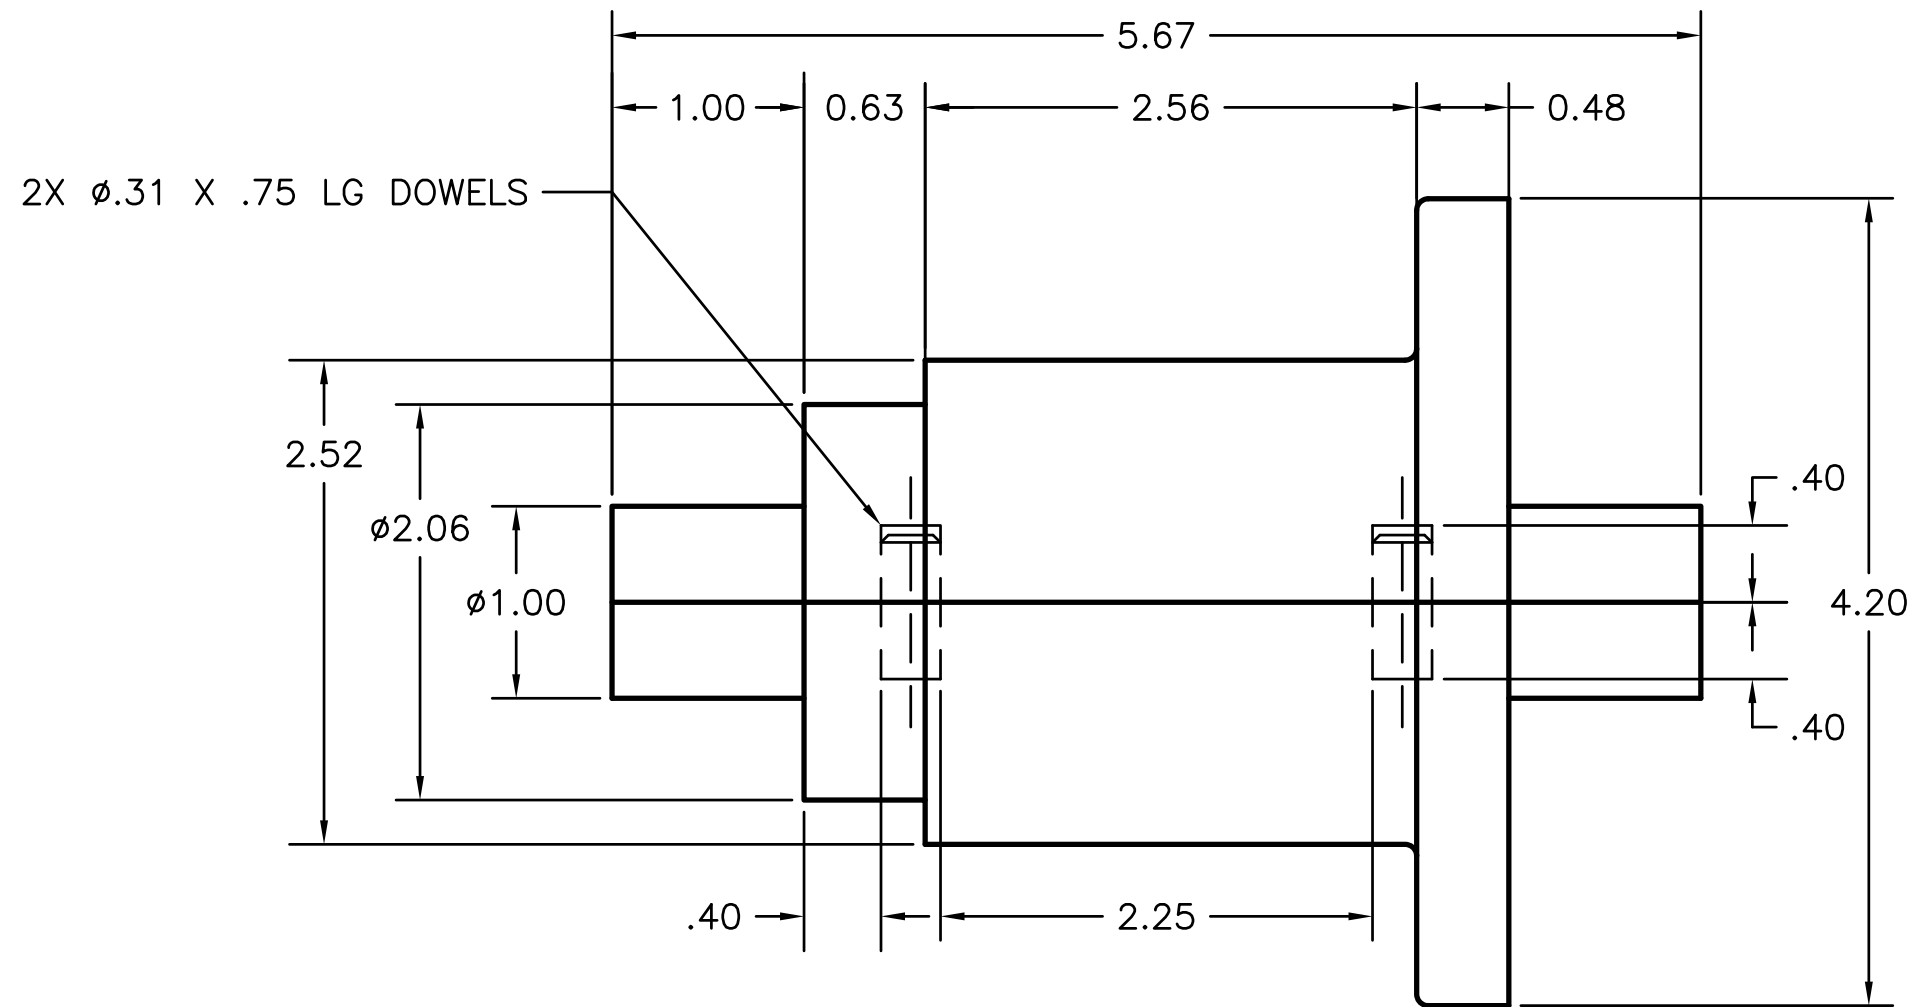

DIGITAL DESIGN GRAPHIC TECHNOLOGY	NAME:	A.GARCIA	DWG NAME:	13-48 AND PLUG	PG. #
	COURSE:	DDGT 120	SCALE:	1:1	1 OF 2
	DATE:	11/31/2011			

DIGITAL DESIGN GRAPHIC TECHNOLOGY	NAME:	A.GARCIA	DWG NAME:	13-48 AND PLUG	PG. #
	COURSE:	DDGT 120	SCALE:	1:1	2 OF 2
	DATE:	11/31/2011			